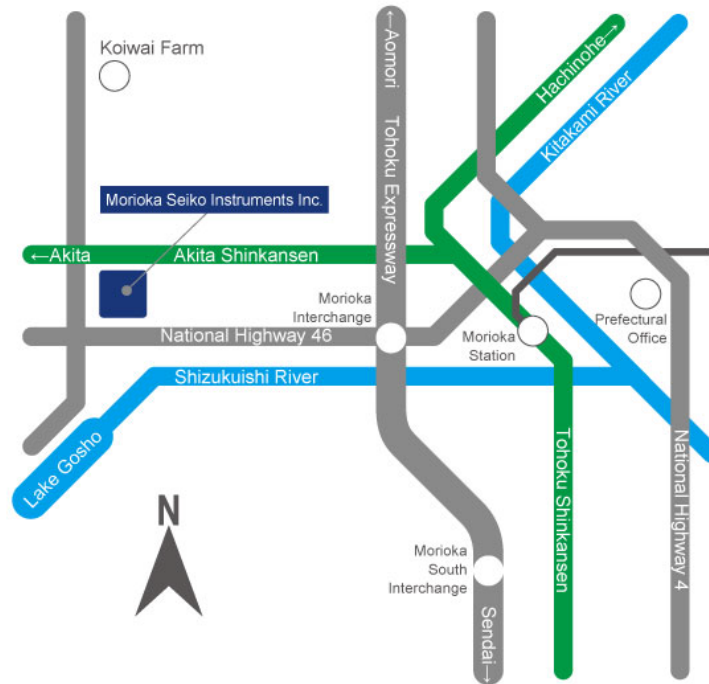

Grand Seiko Studio Shizukuishi : Wide area map

Grand Seiko Studio Shizukuishi : Detailed map